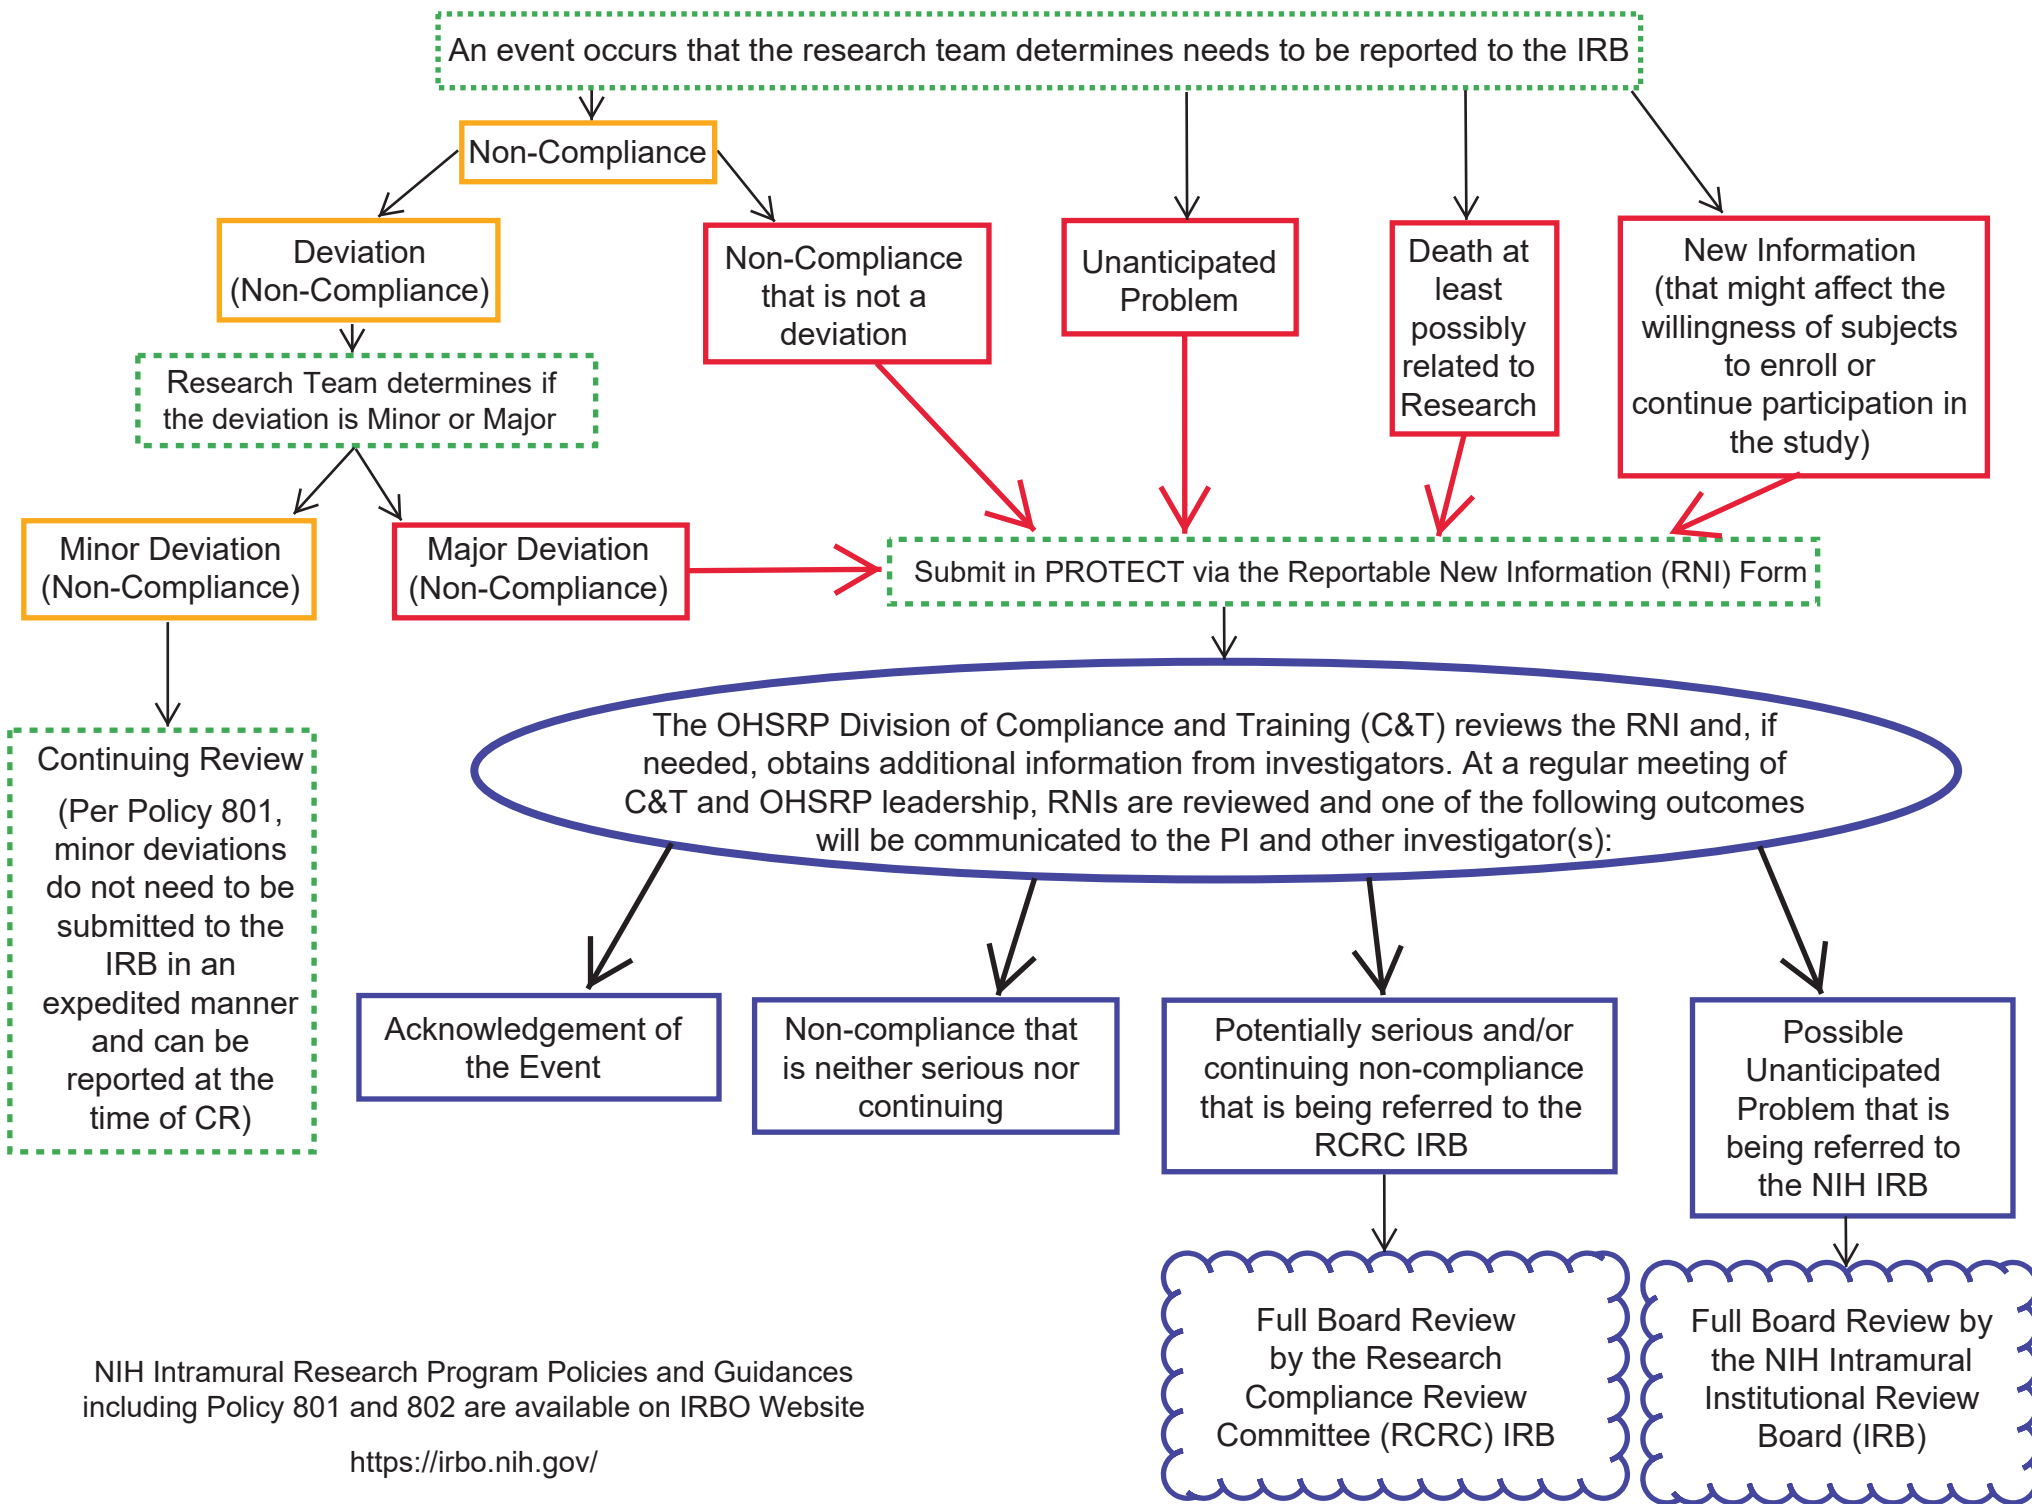

Reportable New Information Flow Sheet Summary

Updated 6/5/2023

NIH Intramural Research Program Policies and Guidances including Policy 801 and 802 are available on IRBO Website

<https://irbo.nih.gov/>